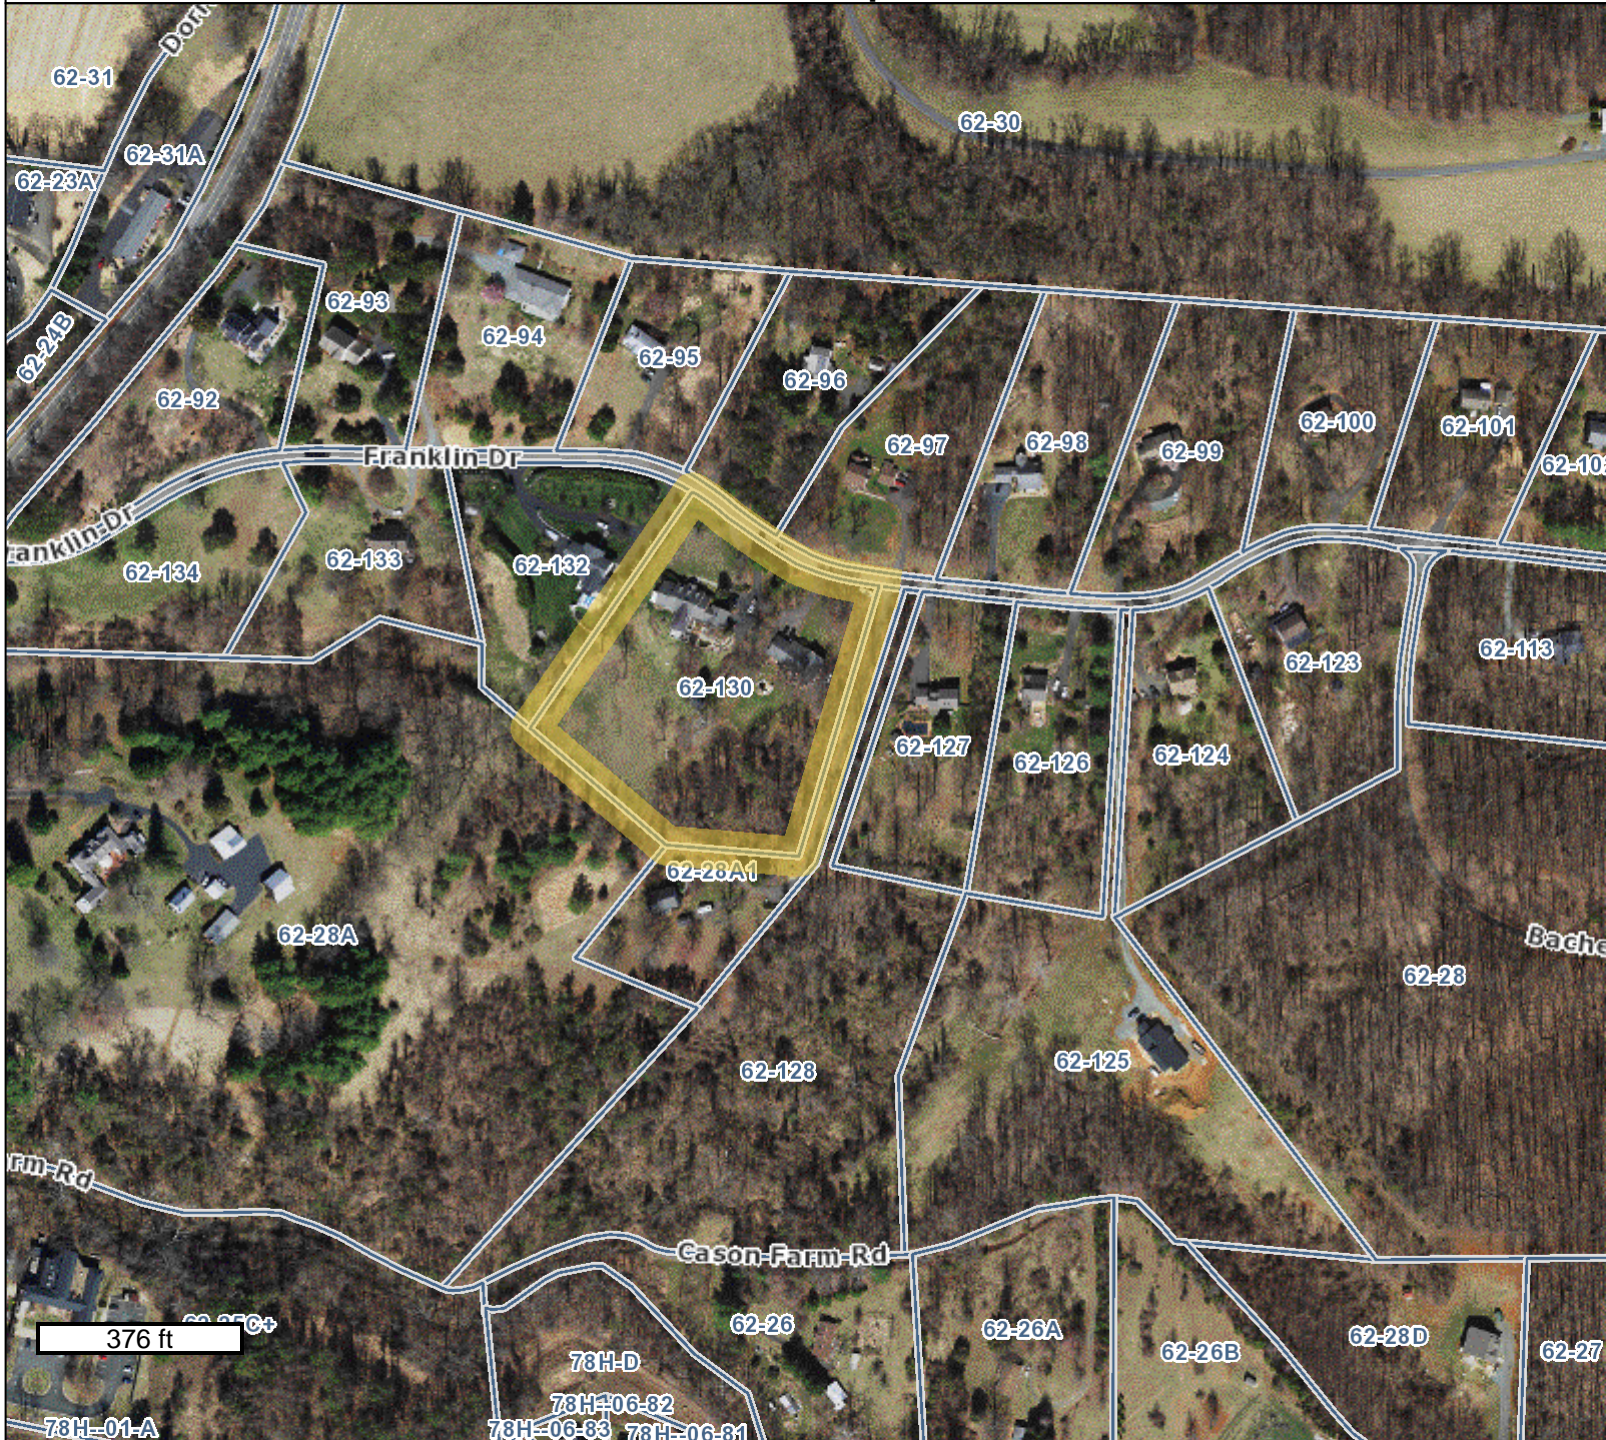

Att. D - Location Map SE202500012 1757 Franklin Drive

Legend

(Note: Some items on map may not appear in legend)

Parcel Info

- Parcels

GIS-Web
Geographic Data Services
www.albemarle.org/gis
(434) 296-5832